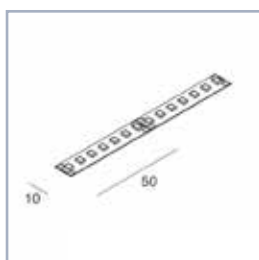

CODICE	POTENZA	LUMEN	TEMP. COLORE LED	IP	DIMENSIONI	NOTE
NOX100947.99	14,4W/MT	1578lm/MT	3000K	IP65	5000mm	
NOX100948.99	14,4W/MT	1716lm/MT	4000K	IP65	5000mm